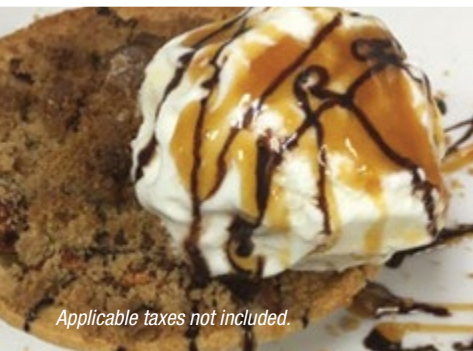

Apple Crumble

House-made apple crumble served in a buttery tart shell with ice cream | 7

Applicable taxes not included.